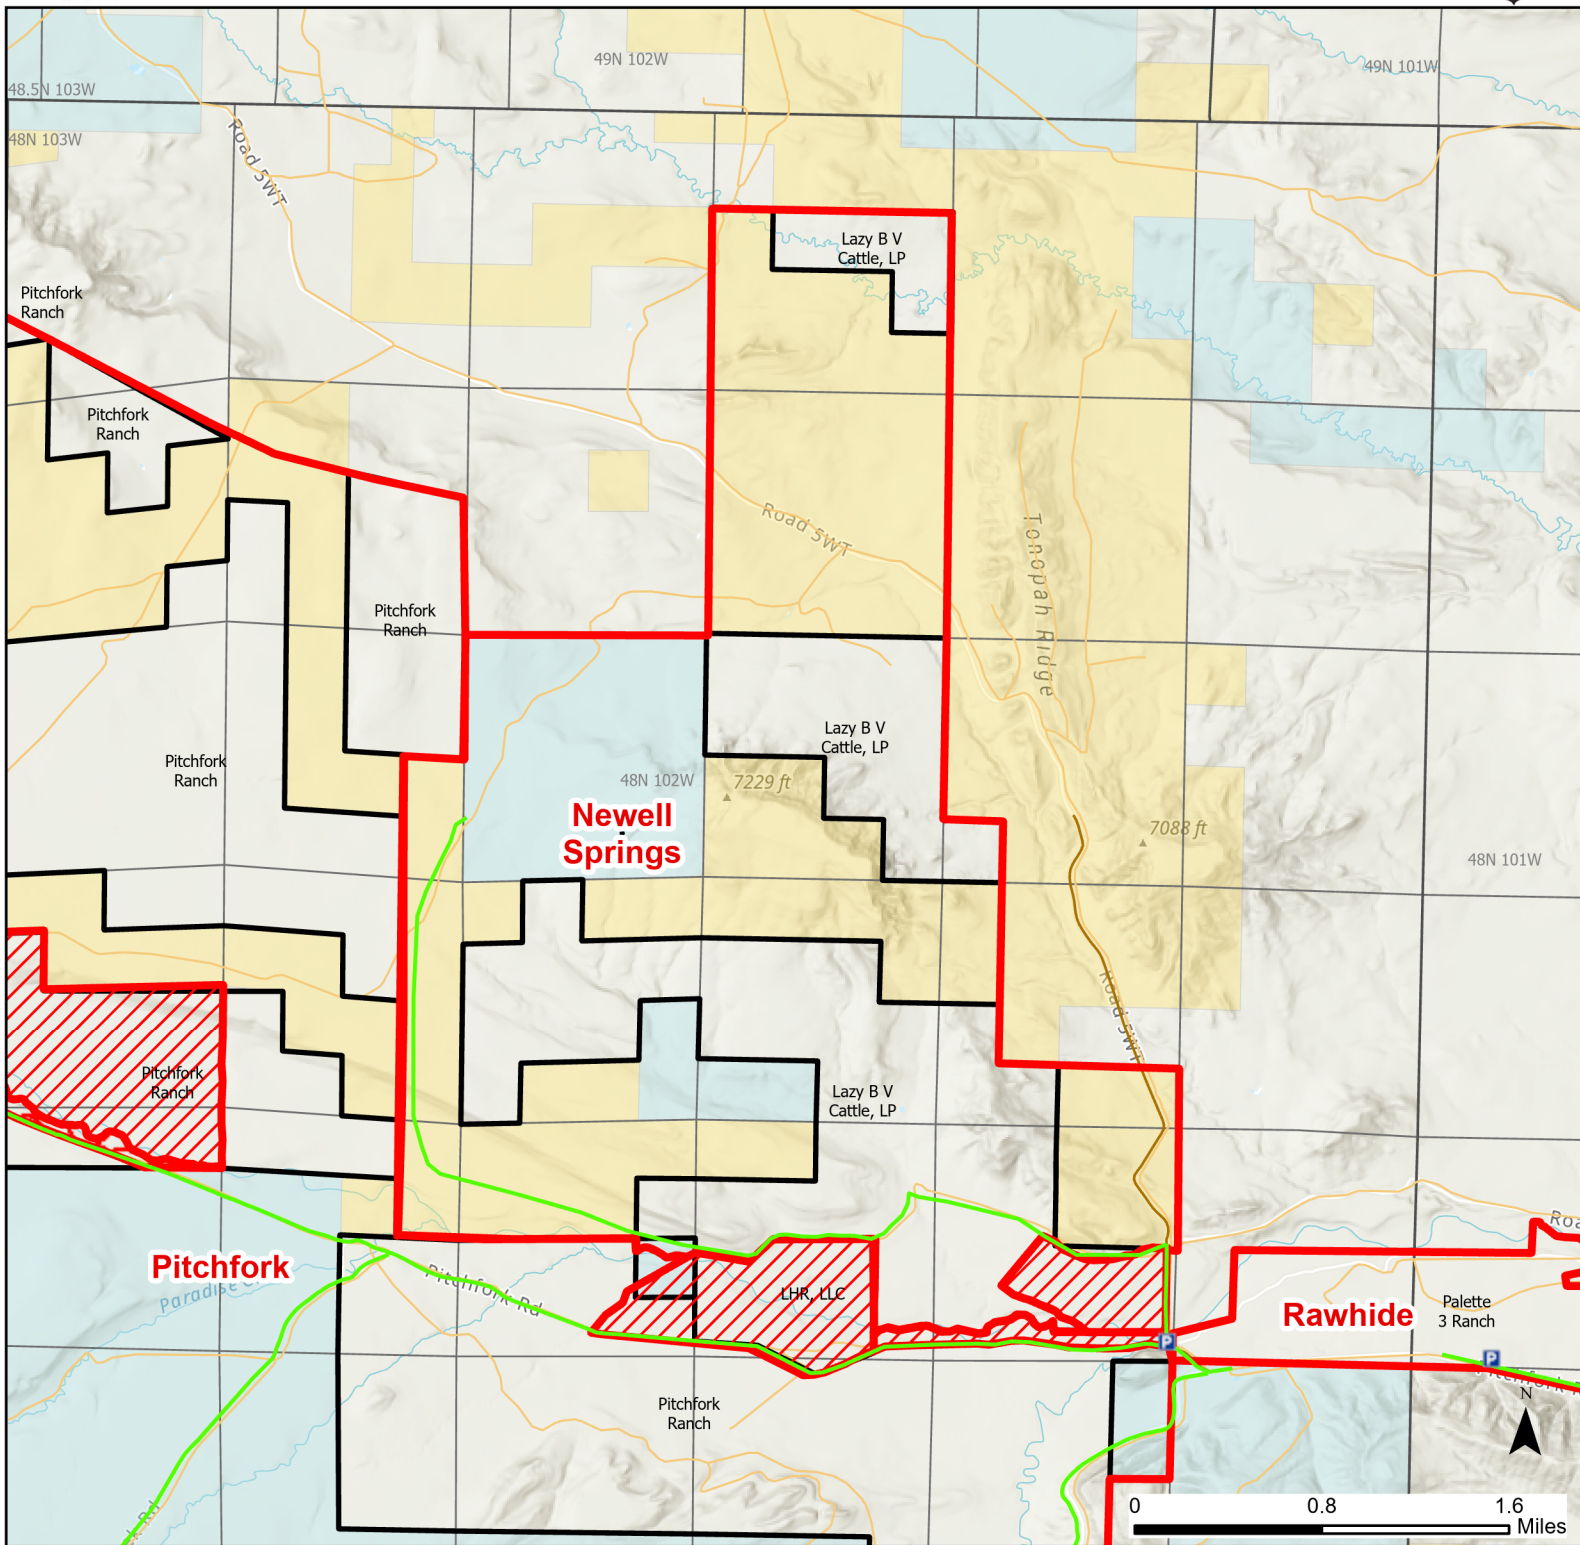

Newell Springs Hunter Management Area

2023 Hunt
Season

Parking	Closed Road	Boundary	Limited Range Weapons and Archery	State
Coupon Box	Roads	County Boundaries	Archery Only	DOD
Road Closed	HMA Ownership	Other	CLOSED	BLM
Open Road	Special Conditions Apply			Wyoming Game & Fish Dept.
Special Conditions Apply				Forest Service
				Private

Species allowed to hunt: Antelope, Deer

See Ranch Rules for More Information and Restrictions

Hunter Management Area rules apply only to those lands enrolled in the HMA.

This map is for visual use, assistance and general location only, does not represent a survey, and is not to be used for legal conveyance. Hunt Area boundaries are approximate, consult Game and Fish Hunting Regulations for descriptions and restrictions. Access to these private lands for any commercial activity must be gained by contacting the individual landowner(s) directly.